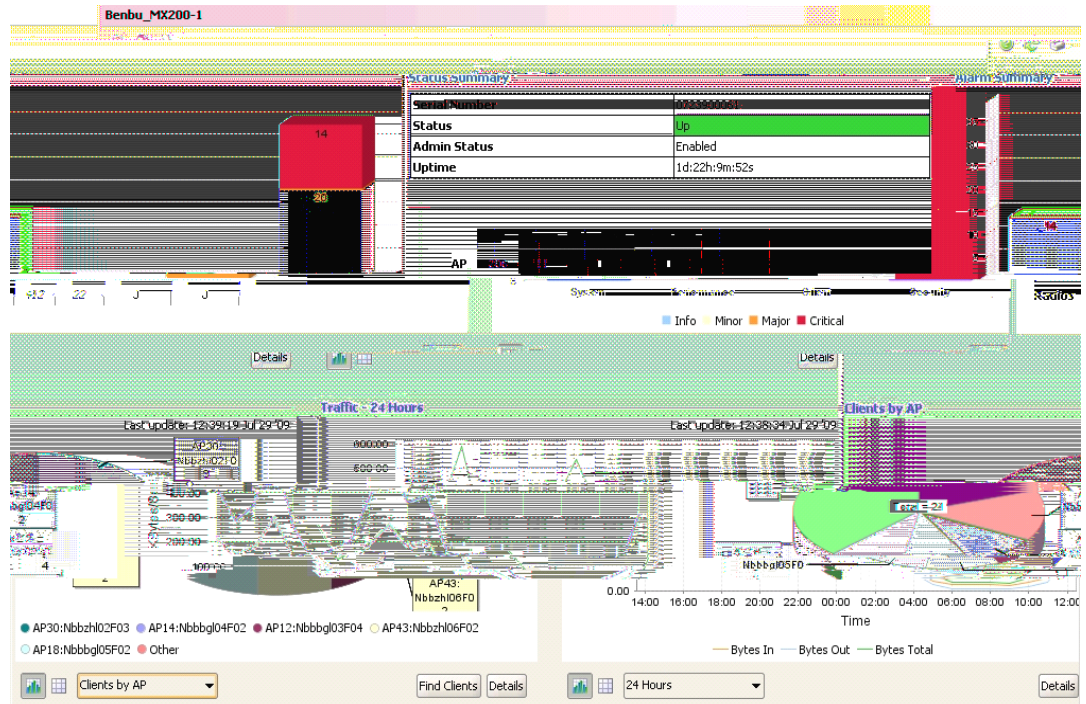

CONFIDENTIAL

敏锐把握应用趋势 • 快捷满足客户需求

Benbu_MX200-1

Status Summary

00061	Serial Number	072390
d	Status	Up
9m:52s	Admin Status	Enable
	Uptime	1d:22h

	Up	Down	Disabled	Unknown
AP	206	11	0	0
Radios	412	22	0	0

Details

“ ”

The screenshot shows a network management interface with a table of ports. The table has columns for port ID, status, and various configuration parameters. The status column uses color coding: green for 'Up' and red for 'Down'. The 'Access Points' and 'Cluster Active Seed' fields are highlighted in yellow.

Port ID	Status	Enabled	None	None	None	10/100 Ether...
P05	Up	Enabled	None	None	None	10/100 Ether...
P06	Down	Enabled	None	None	None	10/100 Ether...
P07	Up	Enabled	100	Full	None	10/100 Ether...
P08	Down	Enabled	None	None	None	10/100 Ether...