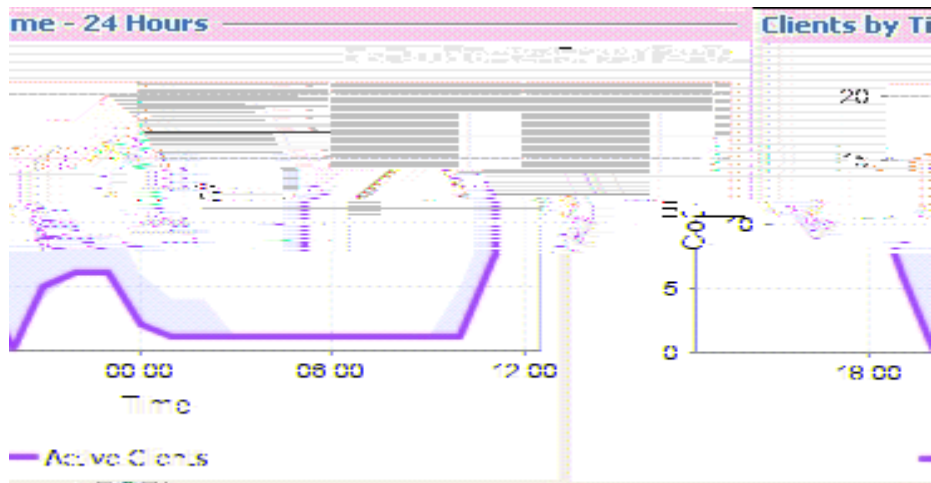

“ ”

The screenshot shows a network management interface with a table of ports. The table has columns for port ID, status, and various configuration parameters. The status column uses color coding: green for 'Up' and red for 'Down'. The 'Access Points' and 'Cluster Active Seed' fields are highlighted in yellow.

Port ID	Status	Enabled	None	None	None	10/100 Ether...
P05	Up	Enabled	None	None	None	10/100 Ether...
P06	Down	Enabled	None	None	None	10/100 Ether...
P07	Up	Enabled	100	Full	None	10/100 Ether...
P08	Down	Enabled	None	None	None	10/100 Ether...

u

u

Clients by Time - 24 Hours

14:45:39 Jul 29 '09 Last update: 12:30:00 Jul 29 '09

Active Clients		
Average	High	Low
9	14	0
14	15	0
15	16	0
16	17	0
17	18	0
18	19	0
19	20	0
20	21	0
21	22	0
22	23	0
23	24	0
24	25	0
25	26	0
26	27	0
27	28	0
28	29	0
29	30	0
30	31	0
31	32	0
32	33	0
33	34	0
34	35	0
35	36	0
36	37	0
37	38	0
38	39	0
39	40	0
40	41	0
41	42	0
42	43	0
43	44	0
44	45	0
45	46	0
46	47	0
47	48	0
48	49	0
49	50	0
50	51	0
51	52	0
52	53	0
53	54	0
54	55	0
55	56	0
56	57	0
57	58	0
58	59	0
59	60	0
60	61	0
61	62	0
62	63	0
63	64	0
64	65	0
65	66	0
66	67	0
67	68	0
68	69	0
69	70	0
70	71	0
71	72	0
72	73	0
73	74	0
74	75	0
75	76	0
76	77	0
77	78	0
78	79	0
79	80	0
80	81	0
81	82	0
82	83	0
83	84	0
84	85	0
85	86	0
86	87	0
87	88	0
88	89	0
89	90	0
90	91	0
91	92	0
92	93	0
93	94	0
94	95	0
95	96	0
96	97	0
97	98	0
98	99	0
99	100	0