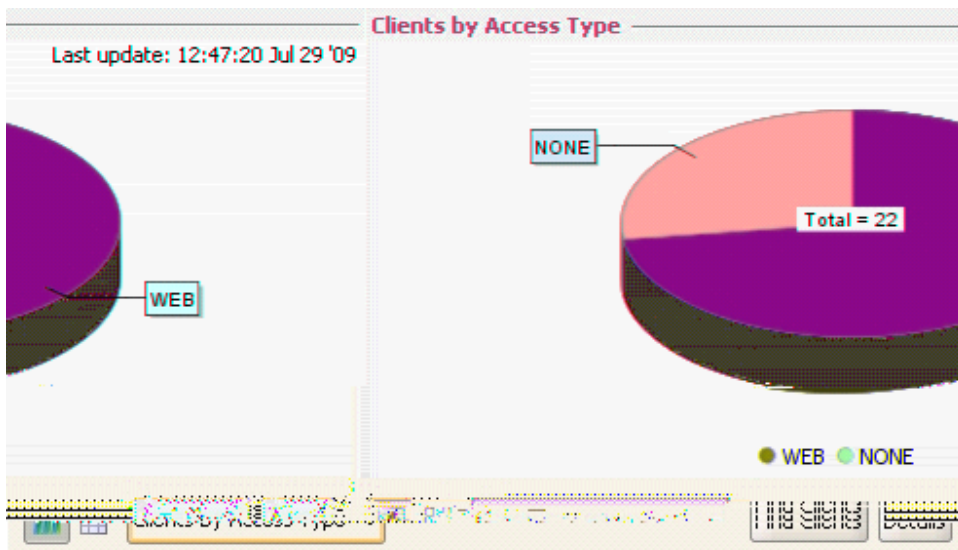

“ ”

The screenshot shows a network management interface with a table of ports. The table has columns for port ID, status, and various configuration parameters. The status column uses color coding: green for 'Up' and red for 'Down'. The 'Access Points' and 'Cluster Active Seed' fields are highlighted in yellow.

Port ID	Status	Enabled	None	None	None	10/100 Ether...
P05	Up	Enabled	None	None	None	10/100 Ether...
P06	Down	Enabled	None	None	None	10/100 Ether...
P07	Up	Enabled	100	Full	None	10/100 Ether...
P08	Down	Enabled	None	None	None	10/100 Ether...

u

u

Clients by Time - 24 Hours

14:45:39 Jul 29 '09 Last update: 12:30:00 Jul 29 '09

Active Clients		
Average	High	Low
9	14	0
14	15	0
15	16	0
16	17	0
17	18	0
18	19	0
19	20	0
20	21	0
21	22	0
22	23	0
23	24	0
24	25	0
25	26	0
26	27	0
27	28	0
28	29	0
29	30	0
30	31	0
31	32	0
32	33	0
33	34	0
34	35	0
35	36	0
36	37	0
37	38	0
38	39	0
39	40	0
40	41	0
41	42	0
42	43	0
43	44	0
44	45	0
45	46	0
46	47	0
47	48	0
48	49	0
49	50	0
50	51	0
51	52	0
52	53	0
53	54	0
54	55	0
55	56	0
56	57	0
57	58	0
58	59	0
59	60	0
60	61	0
61	62	0
62	63	0
63	64	0
64	65	0
65	66	0
66	67	0
67	68	0
68	69	0
69	70	0
70	71	0
71	72	0
72	73	0
73	74	0
74	75	0
75	76	0
76	77	0
77	78	0
78	79	0
79	80	0
80	81	0
81	82	0
82	83	0
83	84	0
84	85	0
85	86	0
86	87	0
87	88	0
88	89	0
89	90	0
90	91	0
91	92	0
92	93	0
93	94	0
94	95	0
95	96	0
96	97	0
97	98	0
98	99	0
99	100	0