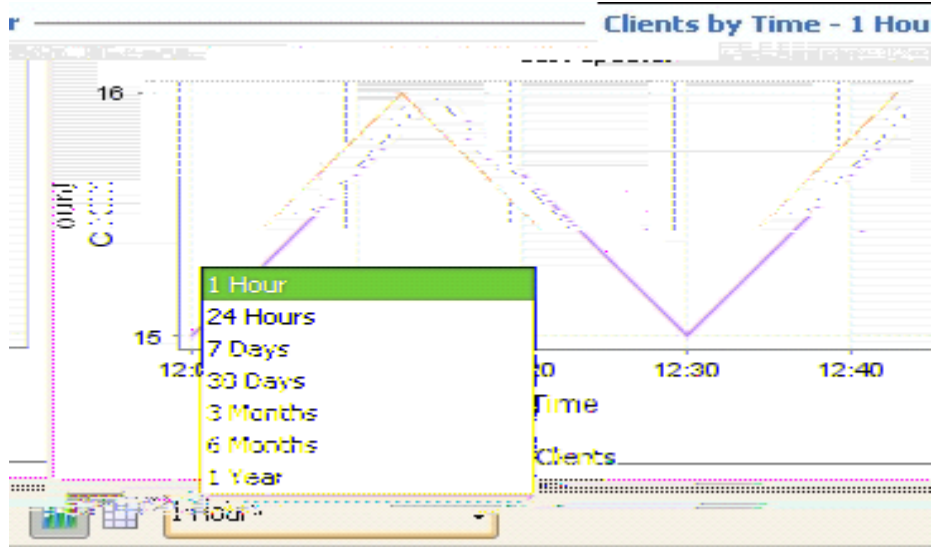

“ ”

The screenshot shows a network management interface with a table of ports. The table has columns for port ID, status, and various configuration parameters. The status column uses color coding: green for 'Up' and red for 'Down'. The 'Access Points' and 'Cluster Active Seed' fields are highlighted in yellow.

Port ID	Status	Enabled	None	None	None	10/100 Ether...
P05	Up	Enabled	None	None	None	10/100 Ether...
P06	Down	Enabled	None	None	None	10/100 Ether...
P07	Up	Enabled	100	Full	None	10/100 Ether...
P08	Down	Enabled	None	None	None	10/100 Ether...

u

u

Clients by Time - 24 Hours

14:45:39 Jul 29 '09 Last update: 12:30:00 Jul 29 '09

Active Clients		
Average	High	Low
9	14	0
14	15	0
15	16	0
16	17	0
17	18	0
18	19	0
19	20	0
20	21	0
21	22	0
22	23	0
23	24	0
24	25	0
25	26	0
26	27	0
27	28	0
28	29	0
29	30	0
30	31	0
31	32	0
32	33	0
33	34	0
34	35	0
35	36	0
36	37	0
37	38	0
38	39	0
39	40	0
40	41	0
41	42	0
42	43	0
43	44	0
44	45	0
45	46	0
46	47	0
47	48	0
48	49	0
49	50	0
50	51	0
51	52	0
52	53	0
53	54	0
54	55	0
55	56	0
56	57	0
57	58	0
58	59	0
59	60	0
60	61	0
61	62	0
62	63	0
63	64	0
64	65	0
65	66	0
66	67	0
67	68	0
68	69	0
69	70	0
70	71	0
71	72	0
72	73	0
73	74	0
74	75	0
75	76	0
76	77	0
77	78	0
78	79	0
79	80	0
80	81	0
81	82	0
82	83	0
83	84	0
84	85	0
85	86	0
86	87	0
87	88	0
88	89	0
89	90	0
90	91	0
91	92	0
92	93	0
93	94	0
94	95	0
95	96	0
96	97	0
97	98	0
98	99	0
99	100	0