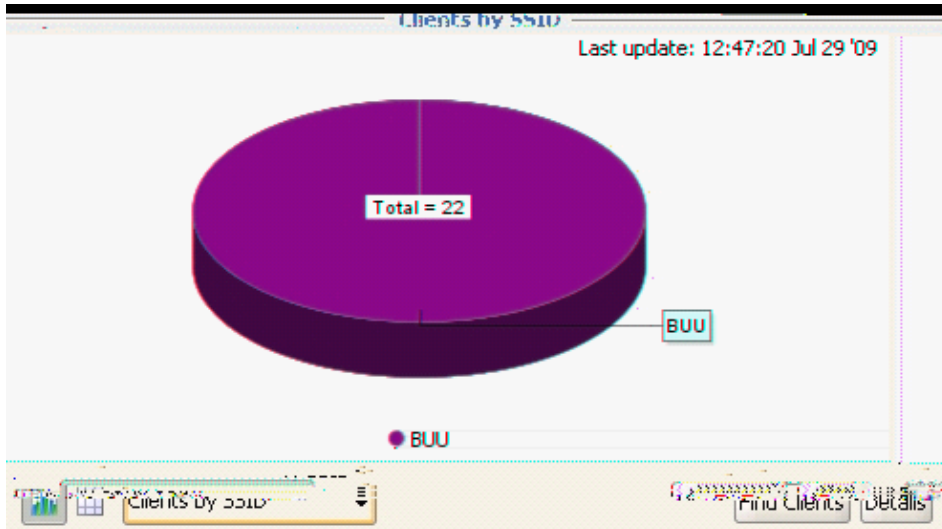

“ ”

The screenshot shows a network management interface with a table of ports. The table has columns for port ID, status, and various configuration parameters. The status column uses color coding: green for 'Up' and red for 'Down'. The 'Access Points' and 'Cluster Active Seed' fields are highlighted in yellow.

Port ID	Status	Enabled	None	None	None	10/100 Ether...
P05	Up	Enabled	None	None	None	10/100 Ether...
P06	Down	Enabled	None	None	None	10/100 Ether...
P07	Up	Enabled	100	Full	None	10/100 Ether...
P08	Down	Enabled	None	None	None	10/100 Ether...

u

u

Clients by Time - 24 Hours

14:45:39 Jul 29 '09 Last update: 12:30:00 Jul 29 '09

Active Clients		
Average	High	Low
9	14	0
14	15	0
15	16	0
16	17	0
17	18	0
18	19	0
19	20	0
20	21	0
21	22	0
22	23	0
23	24	0
24	25	0
25	26	0
26	27	0
27	28	0
28	29	0
29	30	0
30	31	0
31	32	0
32	33	0
33	34	0
34	35	0
35	36	0
36	37	0
37	38	0
38	39	0
39	40	0
40	41	0
41	42	0
42	43	0
43	44	0
44	45	0
45	46	0
46	47	0
47	48	0
48	49	0
49	50	0
50	51	0
51	52	0
52	53	0
53	54	0
54	55	0
55	56	0
56	57	0
57	58	0
58	59	0
59	60	0
60	61	0
61	62	0
62	63	0
63	64	0
64	65	0
65	66	0
66	67	0
67	68	0
68	69	0
69	70	0
70	71	0
71	72	0
72	73	0
73	74	0
74	75	0
75	76	0
76	77	0
77	78	0
78	79	0
79	80	0
80	81	0
81	82	0
82	83	0
83	84	0
84	85	0
85	86	0
86	87	0
87	88	0
88	89	0
89	90	0
90	91	0
91	92	0
92	93	0
93	94	0
94	95	0
95	96	0
96	97	0
97	98	0
98	99	0
99	100	0

24 Hours