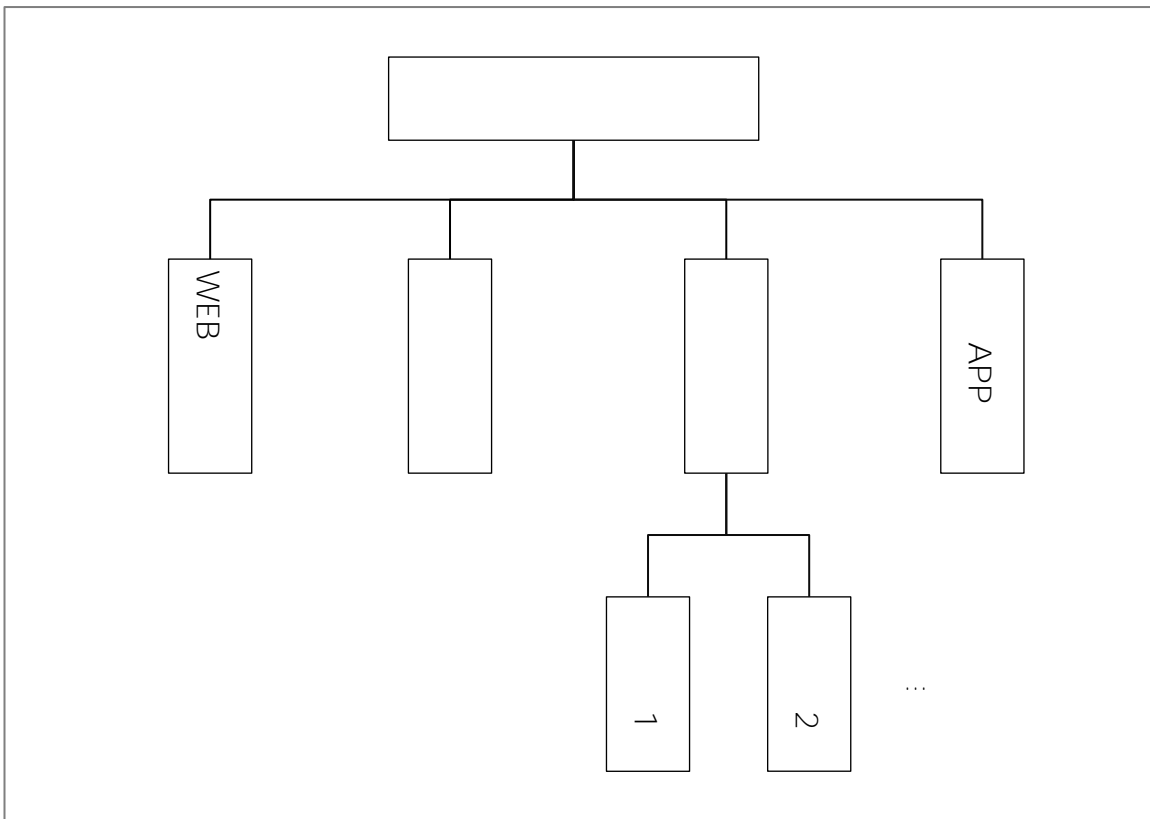

USB

RG-iClass

2.

4

WEB

APP

RG-iReceiver-100

PC