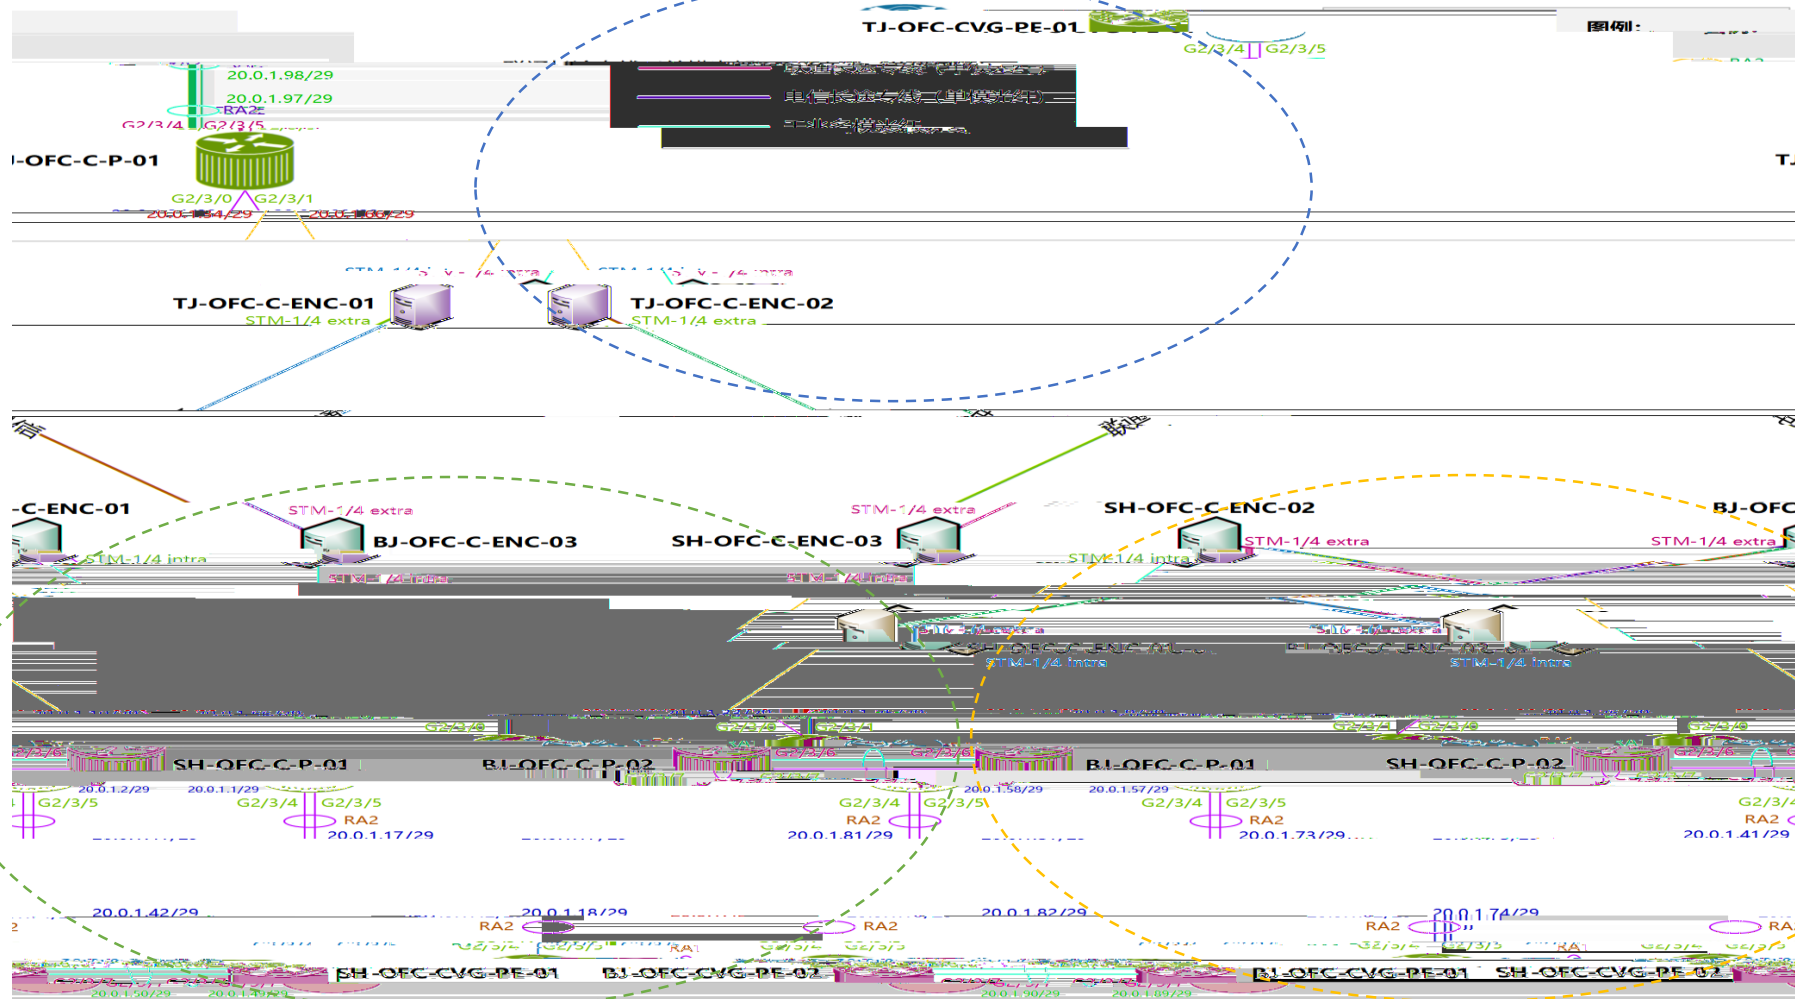

RSR77-XA

RSR77-XA

RSR77-XA

RSR77-XA

FT2000

CPU

TOP

12.X

docker

RG-RSR77-XA

RG-RSR77-XA-03 RG-RSR77-XA-08

77XA FT2000 CPU 12.X
20XA 30XA

RSR77XA

QOS

10.X

RSR20-XA

RSR30-XA

SPEC

	4	n+n
	2 3	+ 2 8 4
	NM-4XS-KB NM-2XS-KA NM-8GT-G NM-8SFP-	

Status

Link/ACT

RSR-XA

12.X

V6.8

" Run main without enable password"
enable

Rboot

Uboot

RSR77-XA

77XA

20XA 30XA

Rboot

PPT