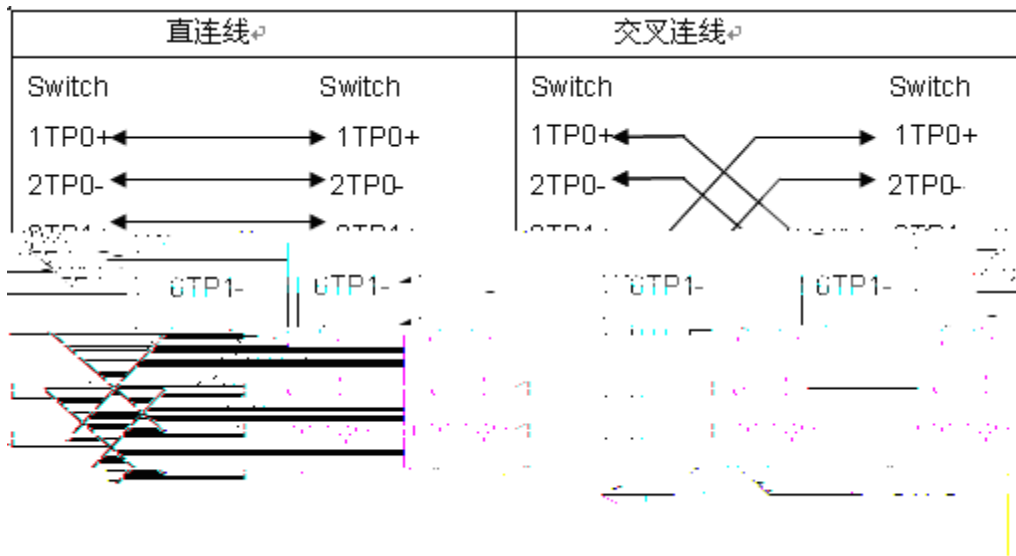

---

---

3

4

5      [link](#)

---

6 POE

---

# A

1000BASE-T/100BASE-TX/10BASE-T

Pin	插座	插头
1	Input Receive Data+	Output Transmit Data+
2	Input Receive Data-	Output Transmit Data-
3	Input Receive Data+	Output Transmit Data-
4	Input Receive Data-	Output Transmit Data+